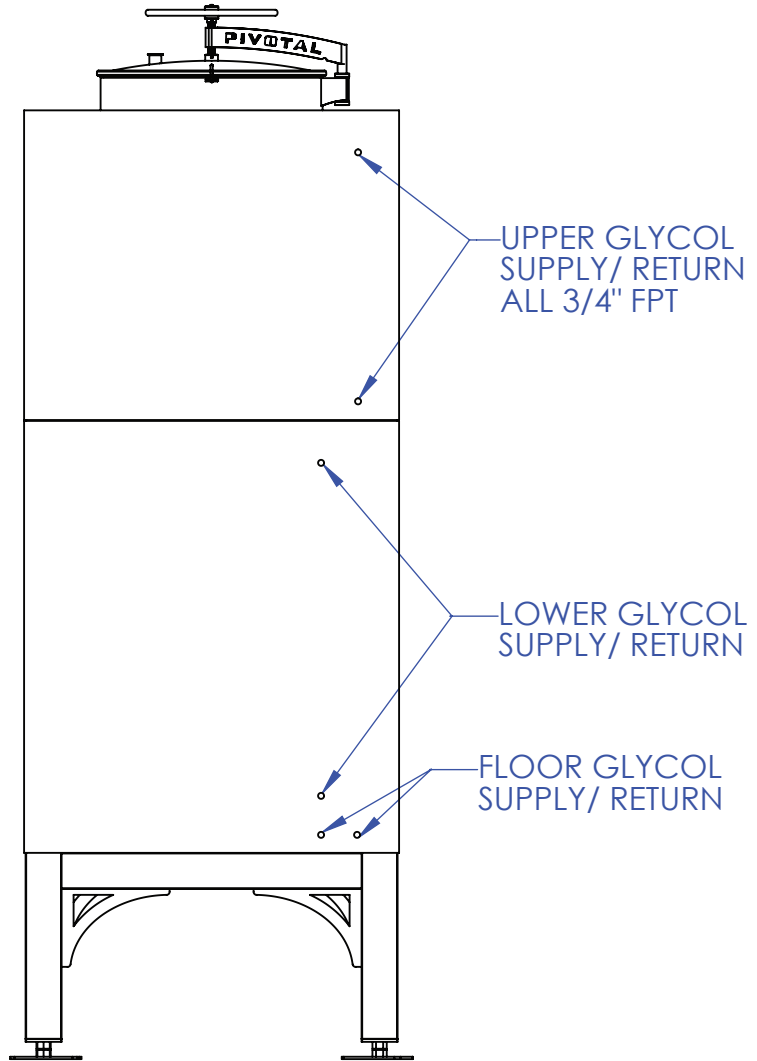

TOWER

1,440 gal / 5,443 ltr

Some items shown here may be optional and not included. Refer to your order.

TOWER

1,440 gal / 5,443 ltr

Some items shown here may be optional and not included. Refer to your order.

SECTION A-A

REAR

CONCRETE WINE TANKS
 SONOMA CAST STONE
 CONCRETWINETANKS.COM

TOWER

1,440 gal / 5,443 ltr

Some items shown here may be optional and not included. Refer to your order.