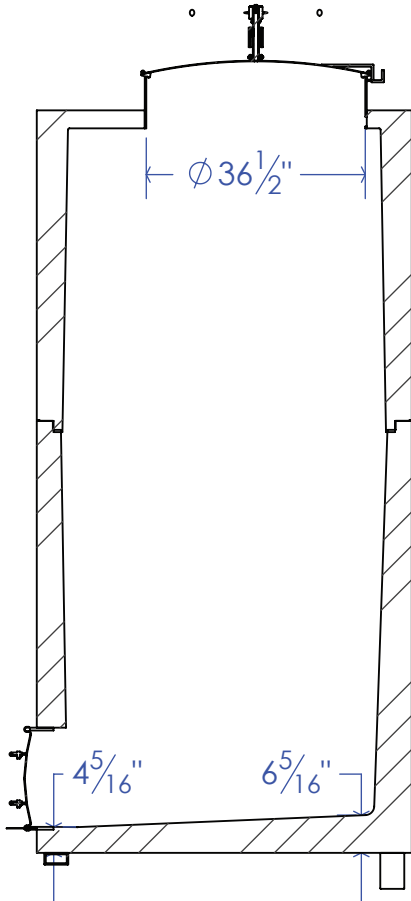

TOWER

1,440 gal / 5,443 ltr

Some items shown here may be optional and not included. Refer to your order.

TOWER

1,440 gal / 5,443 ltr

Some items shown here may be optional and not included. Refer to your order.

SECTION A-A

REAR

CONCRETE WINE TANKS
 SONOMA CAST STONE
 CONCRETWINETANKS.COM

TOWER

1,440 gal / 5,443 ltr

Some items shown here may be optional and not included. Refer to your order.