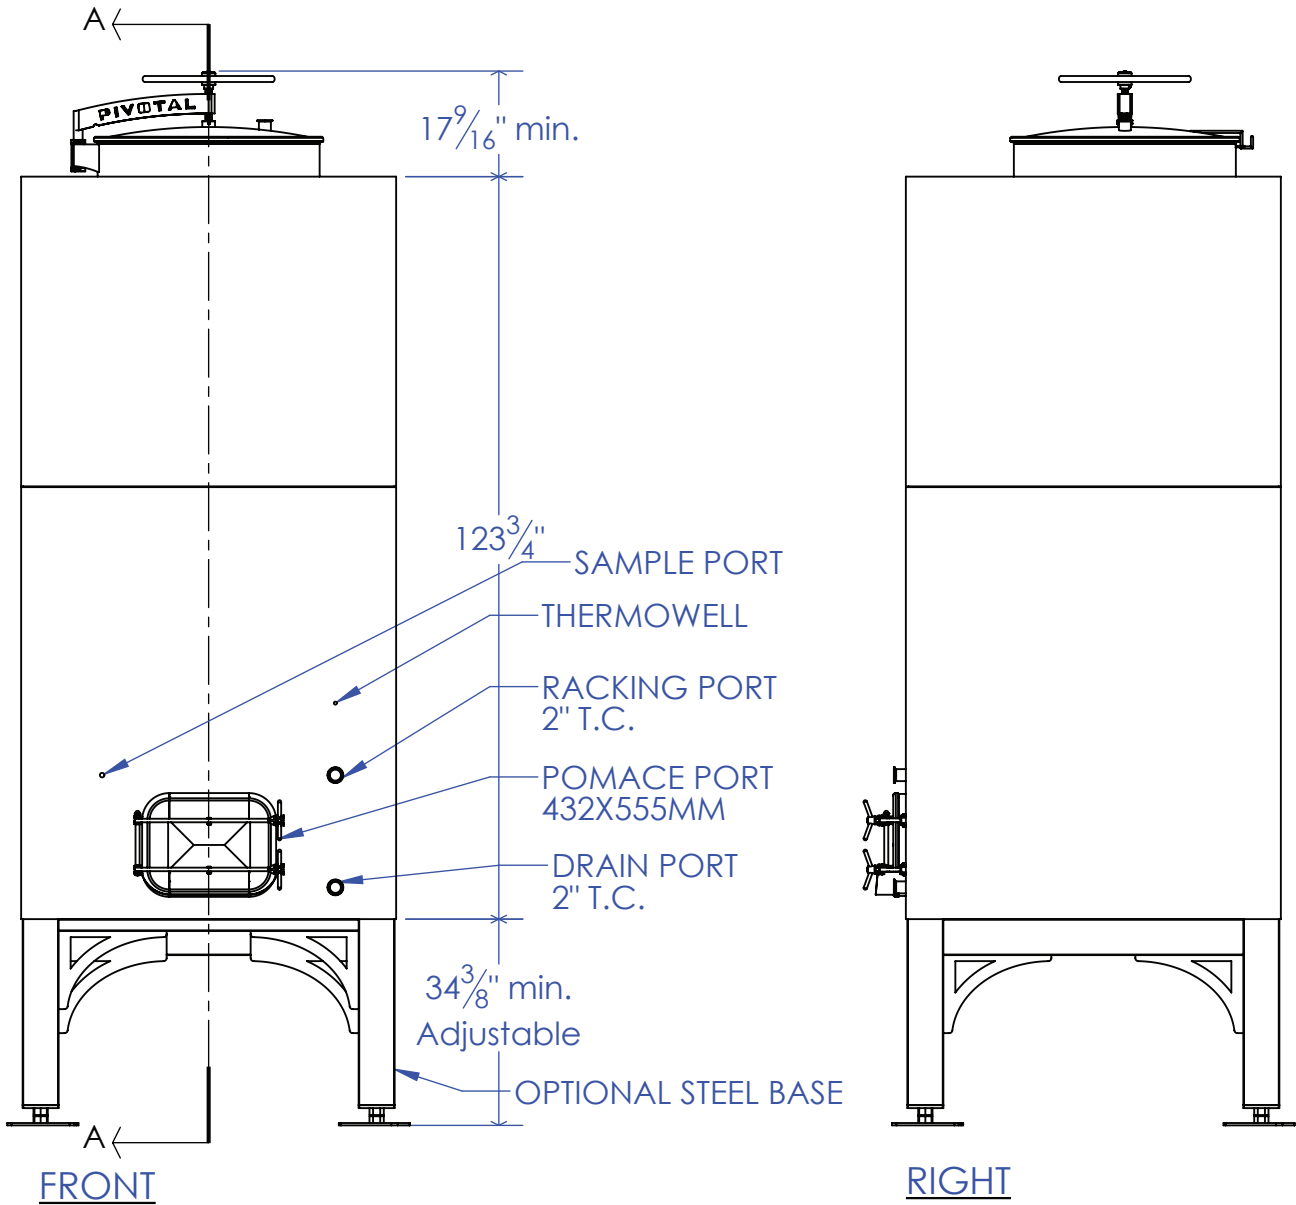

TOWER

1,440 gal / 5,443 ltr

Some items shown here may be optional and not included. Refer to your order.

TOWER

1,440 gal / 5,443 ltr

Some items shown here may be optional and not included. Refer to your order.

SECTION A-A

REAR

CONCRETE WINE TANKS
 SONOMA CAST STONE
 CONCRETWINETANKS.COM

TOWER

1,440 gal / 5,443 ltr

Some items shown here may be optional and not included. Refer to your order.